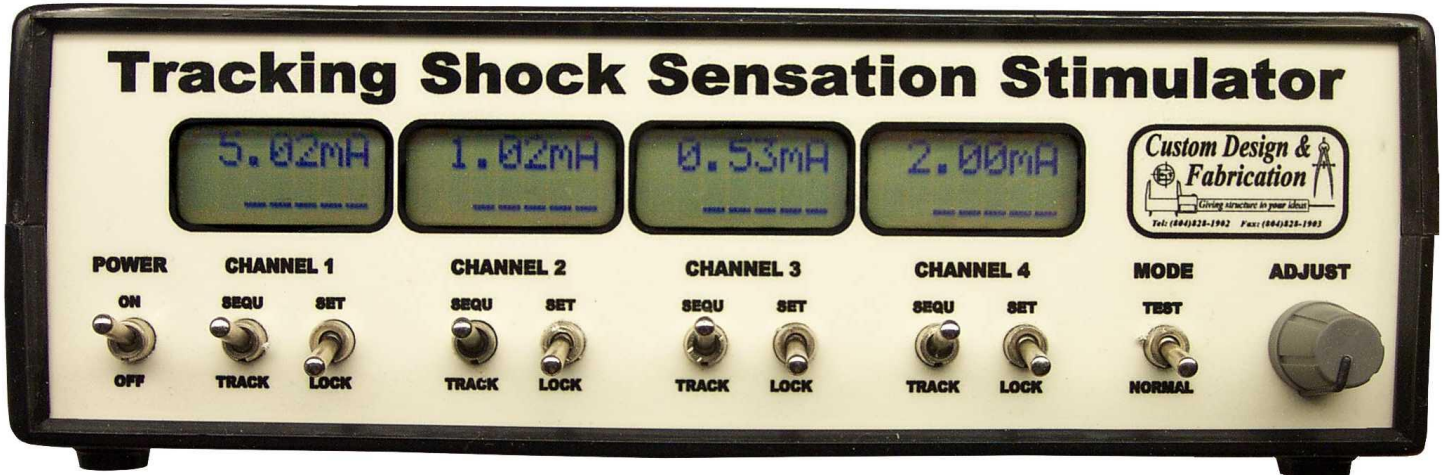

Custom Design & Fabrication, Inc.

Shock Sensation Stimulator

The Shock Sensation Stimulator is an effective tool for behavioral modification. The device utilizes an isolated and regulated alternating current source to provide a safe yet effective electrical stimulation with sufficient source potential to ensure consistent negative reinforcement conditioning for almost any subject. The level of discomfort is adjustable to obtain adequate deterrent value without being unnecessarily cruel or traumatic.

The stimulator provides four individually controlled output channels with each channel having its own diagnostic bar-graph for detecting electrical problems and monitoring the actual stimulus delivered. The diagnostic bar-graph and precision current regulation ensure the electrical integrity of the system and eliminate inconsistencies experienced with similar products.